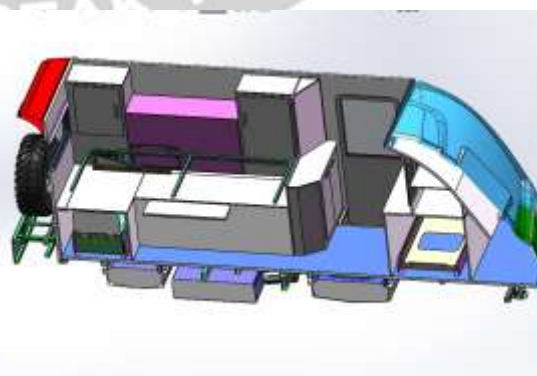

**NEW 2023 WILD BOAR FULL OFF ROAD CARAVAN
PT 14 BUSH TROTTER SERIES
POP TOP ROOF**

Proudly Australian Designed & Engineered 2 Berth Model

PT 14 SERIES FLOOR PLAN

SPECIFICATIONS:

Tare: 1920kg

Ball Weight: 175kg (DEPENDING ON EXTRA BATTERY SET UP)

ATM: 3000kg

Length of Trailer: 6550mm

Width of Trailer: 2200mm

Body Length: 4900mm

Height of Trailer: 2720mm (With Air Con Closed)

3100mm (From Ground with Air Con Open)

Body Construction Aluminium Composite Panel Sides/Front, Back Sides & Roof/Foam Filled