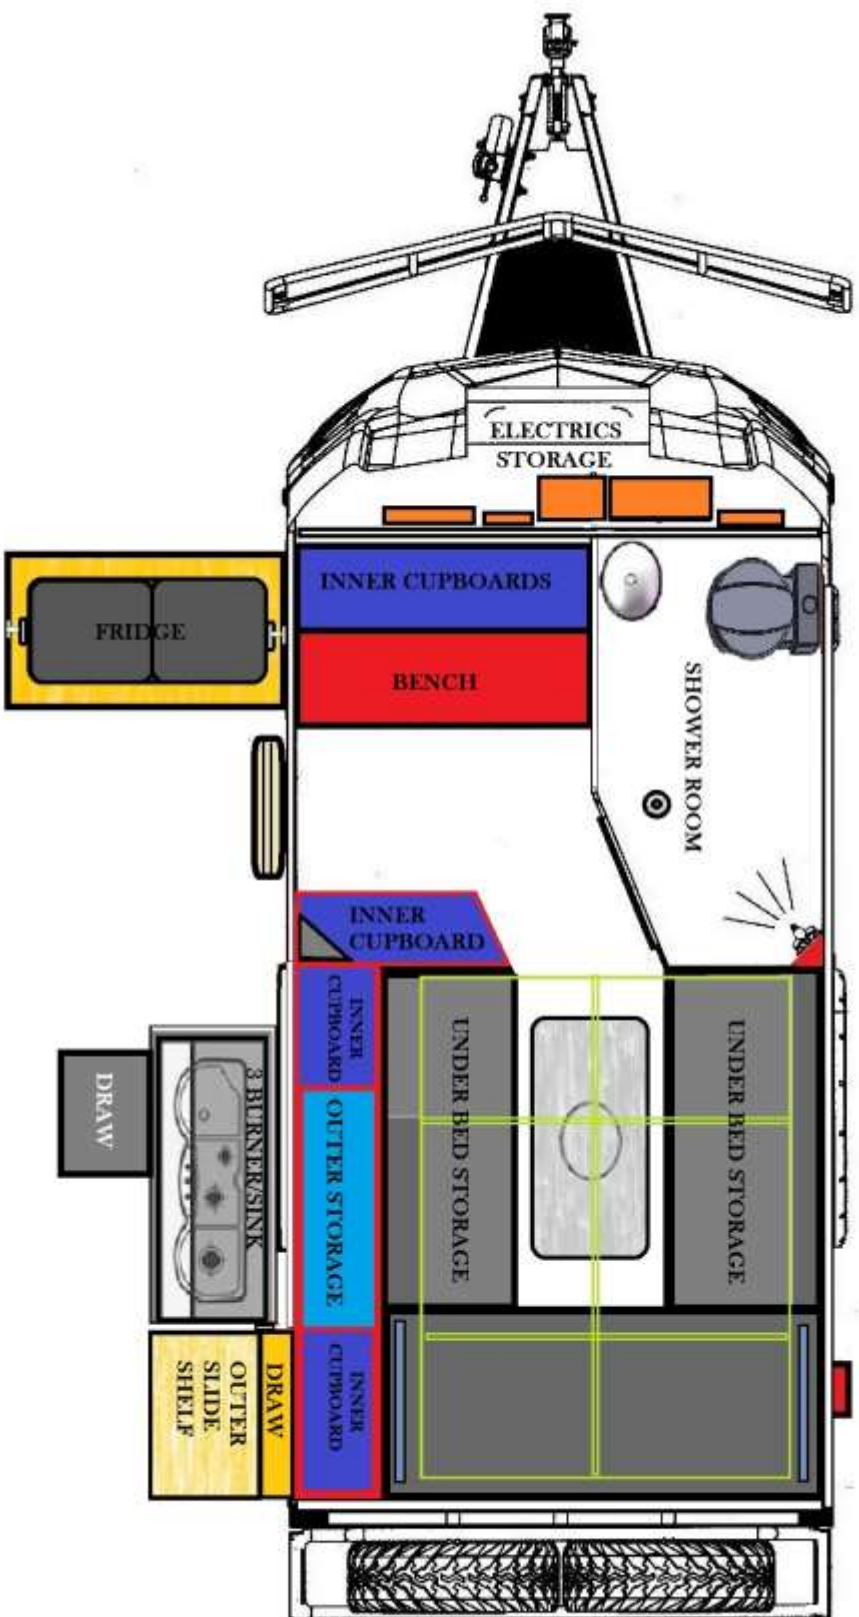

**NEW 2023 WILD BOAR FULL OFF ROAD CARAVAN
PT 14 BUSH TROTTER SERIES
POP TOP ROOF**

Proudly Australian Designed & Engineered 2 Berth Model

PT 14 SERIES FLOOR PLAN

SPECIFICATIONS:

Tare: 1920kg

Ball Weight: 175kg (DEPENDING ON EXTRA BATTERY SET UP)

ATM: 3000kg

Length of Trailer: 6550mm

Width of Trailer: 2200mm

Body Length: 4900mm

Height of Trailer: 2720mm (With Air Con Closed)

3100mm (From Ground with Air Con Open)

Body Construction Aluminium Composite Panel Sides/Front, Back Sides & Roof/Foam Filled

ARK 750 Dual Jockey Wheel

ARK Off Road Hitch & Towbar Connection

Mains Water Pressure Inlet, 200Lt Water Tanks & 80Lt Grey Water Tank, Rear Tap, Water Filter

Outer Cupboard Storage with Pull Down Pantry Basket Shelf

Large Front Fridge Box up to 65Lt

Luxury Large Bathroom/Flush Toilet/Hot Cold Shower

Queen Size Bed with Memory Foam Topper

4 Seating Area with Pop Up Table

Wild Boar Custom Suspension with Dobinson Shocks and Custom-Made Coils