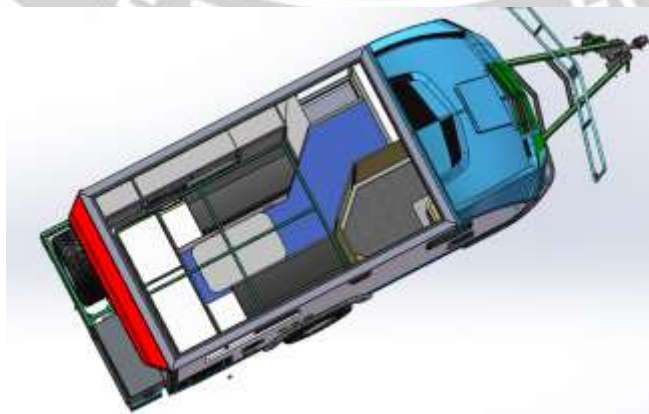

Large Front Fridge Box up to 65Lt

Luxury Large Bathroom/Flush Toilet/Hot Cold Shower

Queen Size Bed with Memory Foam Topper

4 Seating Area with Pop Up Table

Wild Boar Custom Suspension with Dobinson Shocks and Custom-Made Coils